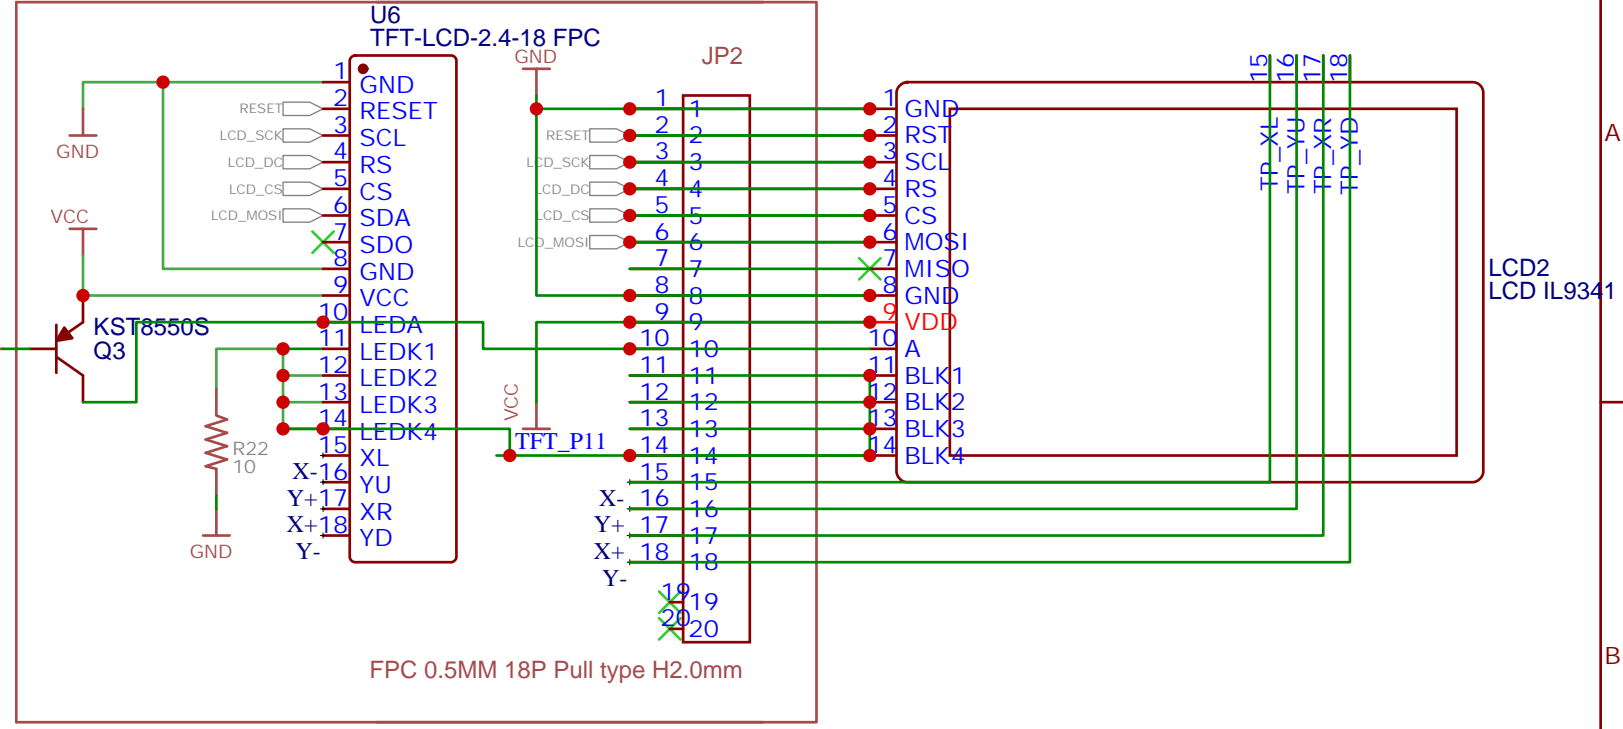

TFT DISPLAY

POWER SUPPLY & CHARGER

TITLE: Sheet_1		REV: 1.0
Company: Your Company		Sheet: 1/1
Date: 2022-04-29		Drawn By: wstzb888

47.7x80

TITLE: Sheet_3		REV: 1.0
Company: Your Company		Sheet: 1/1
Date: 2022-05-09		Drawn By: wstzb888