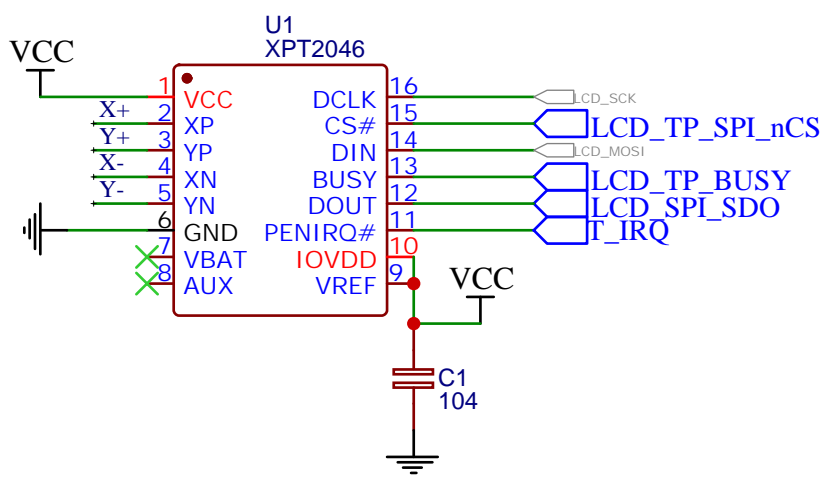

TFT DISPLAY

POWER SUPPLY & CHARGER

TITLE: Sheet_1		REV: 1.0
Company: Your Company		Sheet: 1/1
Date: 2022-04-29		Drawn By: wstzb888

47.7x80

TITLE: Sheet_3		REV: 1.0
Company: Your Company		Sheet: 1/1
Date: 2022-05-09		Drawn By: wstzb888