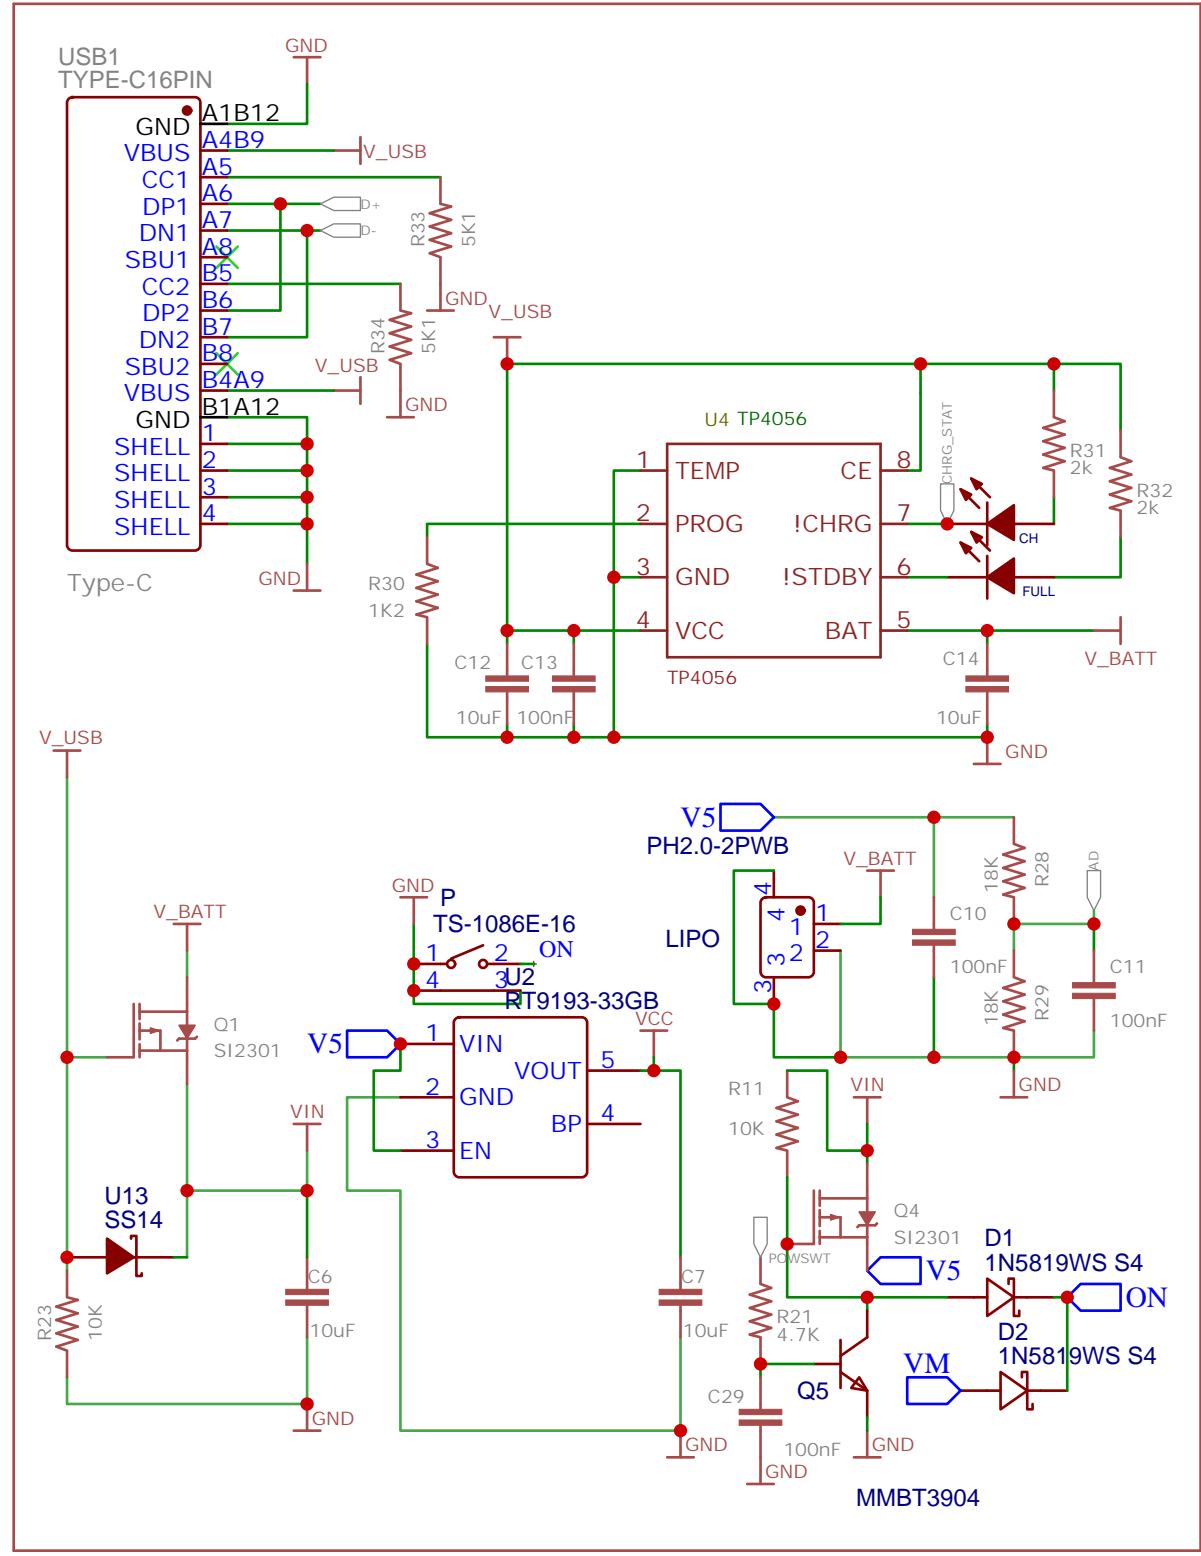

TFT DISPLAY

POWER SUPPLY & CHARGER

TITLE: Sheet_1		REV: 1.0
Company: Your Company		Sheet: 1/1
Date: 2022-04-29		Drawn By: wstzb888

47.7x80

TITLE: Sheet_3		REV: 1.0
Company: Your Company		Sheet: 1/1
Date: 2022-05-09		Drawn By: wstzb888